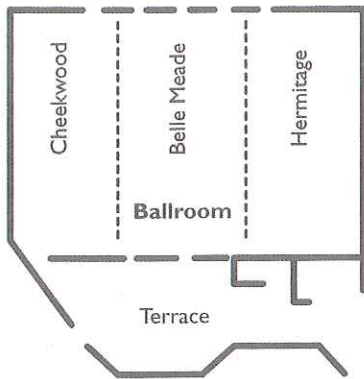

Your special event deserves special attention and the flexible meetings product from the Holiday Inn Nashville Opryland / Airport offers consistently high levels of service and quality to ensure you get the personal touches you deserve. Offering over 8,000 square feet of meeting space located in 12 meeting rooms, the Holiday Inn Nashville Opryland / Airport can accommodate up to 400 people. Our professional Sales and Catering Staff is here to handle your every detail to ensure that your special event is seamless.

Room	Dimensions	Ceiling	Sq. Ft.	Theater	Classroom	Conference	Reception	Banquet
Nashborough Ballroom	78' x 54'	12'	4200	400	250	--	400	350
- Hermitage	26' x 54'	12'	1400	150	85	--	120	100
- Belle Meade	26' x 54'	12'	1400	150	85	--	120	100
- Cheekwood	26' x 54'	12'	1400	150	85	--	120	100
Cumberland	25' x 18'	7'6"	450	40	24	20	50	30
Mississippi	25' x 18'	7'6"	450	40	24	20	50	30
Tennessee	38' x 18'	7'6"	684	75	40	26	70	60
Executive Boardroom	12' x 18'	7'6"	216	--	--	10	--	--
Ocoee	25' x 18'	7'6"	450	40	24	20	50	30
Harpeth	25' x 18'	7'6"	450	40	24	--	50	30
Hickory	25' x 18'	7'6"	450	40	24	--	50	30
Atrium/Terrace	---	---	---	--	--	--	200	150